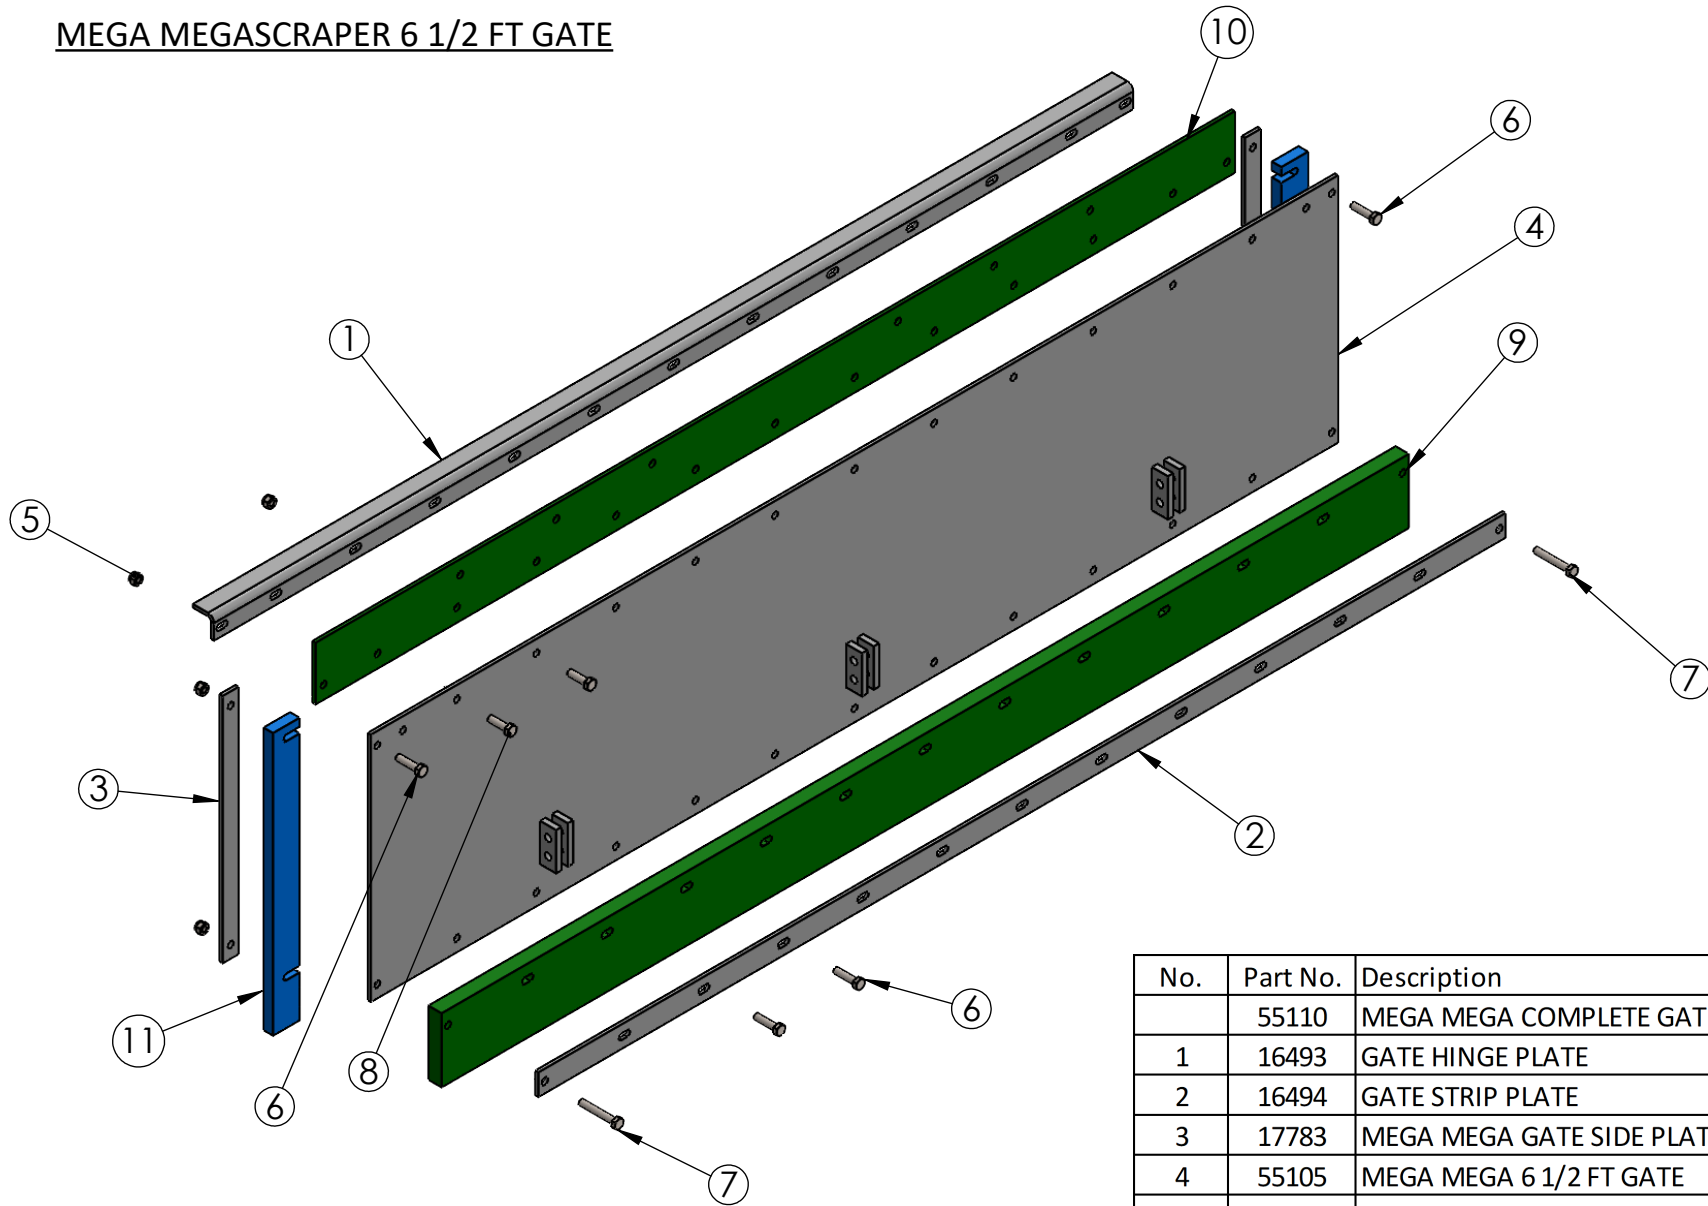

No.	Part No.	Description	Qty.
2	16480	CHAIN RETAINER	3
3	16506	HINGE SUPPORT PLATE	4
4	16507	SPRING SUPPORT	2
5	53303	PIN	2
6	55028	MEGA MEGA TOP FRAME	1
7	56054	MEGA MEGA FRONT MOUNTED	1
8	70011	NYLOCK NUT M10	2
9	70062	BOLT M10 x 40 (8.8)	4
10	70911	BOLT M10 x 35 (8.8)	14
11	71696	SPRING	2
12	71698	PLASTIC BLANKING CAP	4
13	73091	CHAIN	3

Mega Megascraper Side Assemblies

No.	Part No.	Description	Qty.
1	16469	SIDE SPACER BUSH	2
2	16481	SIDE RUBBER PLATE	4
3	16504	TAPPED BAR	4
4	17772	CONNECTING BAR RIGHT HAND	1
5	17773	CONNECTING BAR LEFT HAND	1
6	55023	MEGA MEGA LONG SKID	2
7	55024	MEGA MEGA SIDE RIGHT HAND	1
8	55025	MEGA MEGA SIDE LEFT HAND	1
9	70062	BOLT M10 x 40 (8.8)	8
10	70342	NYLOCK NUT M16	6
11	71558	NYLOCK NUT M24	2
12	71700	SCRAPER MAIN SIDE	4
13	71710	SIDE SLIDE	2

MEGA MEGASCRAPER 6 FT GATE

No.	Part No.	Description	Qty.
	55111	MEGA MEGA COMPLETE GATE 6 FT	
1	16490	GATE HINGE PLATE	2
2	16491	GATE STRIP PLATE	2
3	17783	MEGA MEGA GATE SIDE PLATE	2
4	55108	MEGA MEGA 6 FT GATE	1
5	70011	NYLOCK NUT M10	28
6	70062	BOLT M10 x 40 (8.8)	13
7	70145	BOLT M10 x 65 (8.8)	2
8	70911	BOLT M10 x 35 (8.8)	13
9	71704	SCRAPER BLADE 6 FT	1
10	71707	HINGE RUBBER 6 FT	1
11	72017	MEGA MEGA SCRAPER GATE SIDE	2

MEGA MEGASCRAPER 6 1/2 FT GATE

No.	Part No.	Description	Qty.
	55110	MEGA MEGA COMPLETE GATE 6 1/2 FT	
1	16493	GATE HINGE PLATE	2
2	16494	GATE STRIP PLATE	2
3	17783	MEGA MEGA GATE SIDE PLATE	2
4	55105	MEGA MEGA 6 1/2 FT GATE	1
5	70011	NYLOCK NUT M10	30
6	70062	BOLT M10 x 40 (8.8)	14
7	70145	BOLT M10 x 65 (8.8)	2
8	70911	BOLT M10 x 35 (8.8)	14
9	71703	SCRAPER BLADE 6 1/2 FT	1
10	71706	HINGE RUBBER 6 1/2 FT	1
11	72017	MEGA MEGA SCRAPER GATE SIDE	2