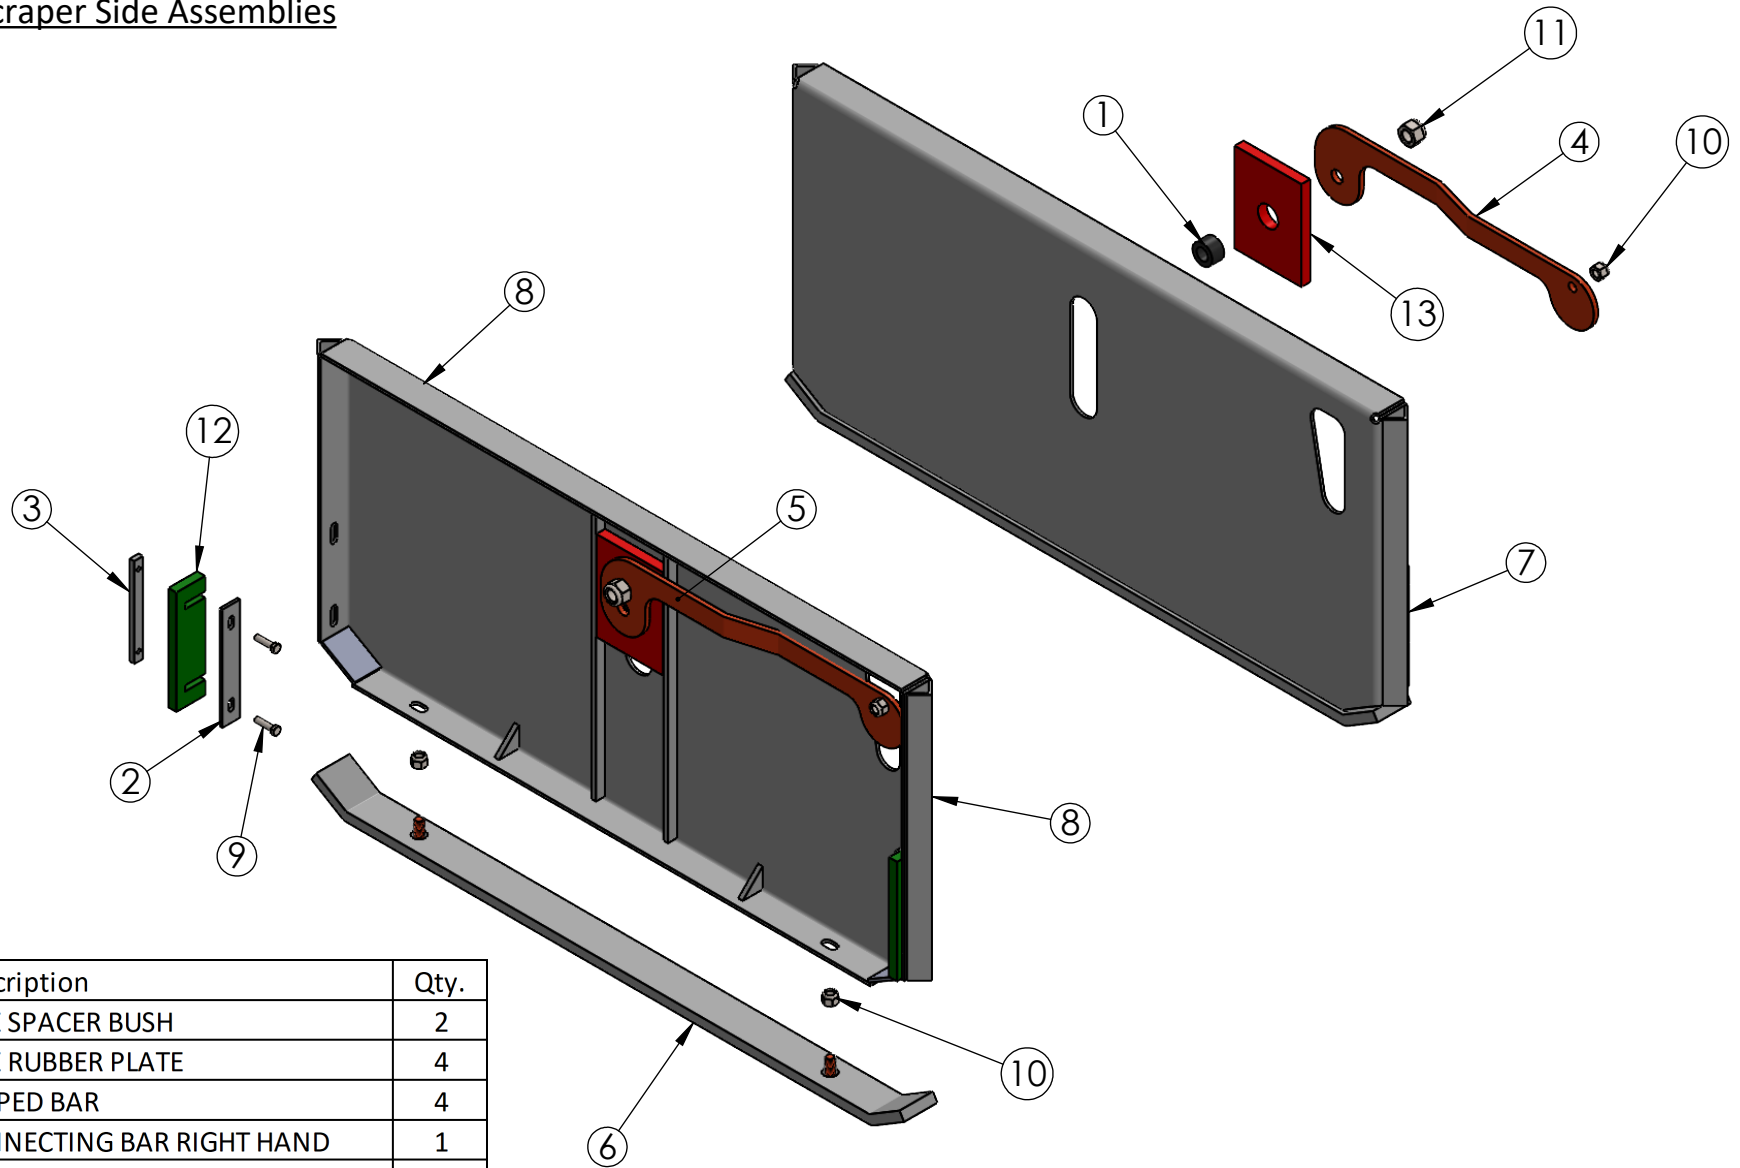

Mega Megascraper Main Frame Assemblies

1		MEGA MEGA MIDDLE FRAME	
	55106	MEGA MEGA MIDDLE FRAME 6 FT	1
	55103	MEGA MEGA MIDDLE FRAME 6 1/2 FT	1
	55020	MEGA MEGA MIDDLE FRAME 7 FT	1
	55100	MEGA MEGA MIDDLE FRAME 8 FT	1

No.	Part No.	Description	Qty.
2	16480	CHAIN RETAINER	3
3	16506	HINGE SUPPORT PLATE	4
4	16507	SPRING SUPPORT	2
5	53303	PIN	2
6	55028	MEGA MEGA TOP FRAME	1
7	56054	MEGA MEGA FRONT MOUNTED	1
8	70011	NYLOCK NUT M10	2
9	70062	BOLT M10 x 40 (8.8)	4
10	70911	BOLT M10 x 35 (8.8)	14
11	71696	SPRING	2
12	71698	PLASTIC BLANKING CAP	4
13	73091	CHAIN	3

Mega Megascraper Side Assemblies

No.	Part No.	Description	Qty.
1	16469	SIDE SPACER BUSH	2
2	16481	SIDE RUBBER PLATE	4
3	16504	TAPPED BAR	4
4	17772	CONNECTING BAR RIGHT HAND	1
5	17773	CONNECTING BAR LEFT HAND	1
6	55023	MEGA MEGA LONG SKID	2
7	55024	MEGA MEGA SIDE RIGHT HAND	1
8	55025	MEGA MEGA SIDE LEFT HAND	1
9	70062	BOLT M10 x 40 (8.8)	8
10	70342	NYLOCK NUT M16	6
11	71558	NYLOCK NUT M24	2
12	71700	SCRAPER MAIN SIDE	4
13	71710	SIDE SLIDE	2

MEGA MEGASCRAPER 6 FT GATE

No.	Part No.	Description	Qty.
	55111	MEGA MEGA COMPLETE GATE 6 FT	
1	16490	GATE HINGE PLATE	2
2	16491	GATE STRIP PLATE	2
3	17783	MEGA MEGA GATE SIDE PLATE	2
4	55108	MEGA MEGA 6 FT GATE	1
5	70011	NYLOCK NUT M10	28
6	70062	BOLT M10 x 40 (8.8)	13
7	70145	BOLT M10 x 65 (8.8)	2
8	70911	BOLT M10 x 35 (8.8)	13
9	71704	SCRAPER BLADE 6 FT	1
10	71707	HINGE RUBBER 6 FT	1
11	72017	MEGA MEGA SCRAPER GATE SIDE	2