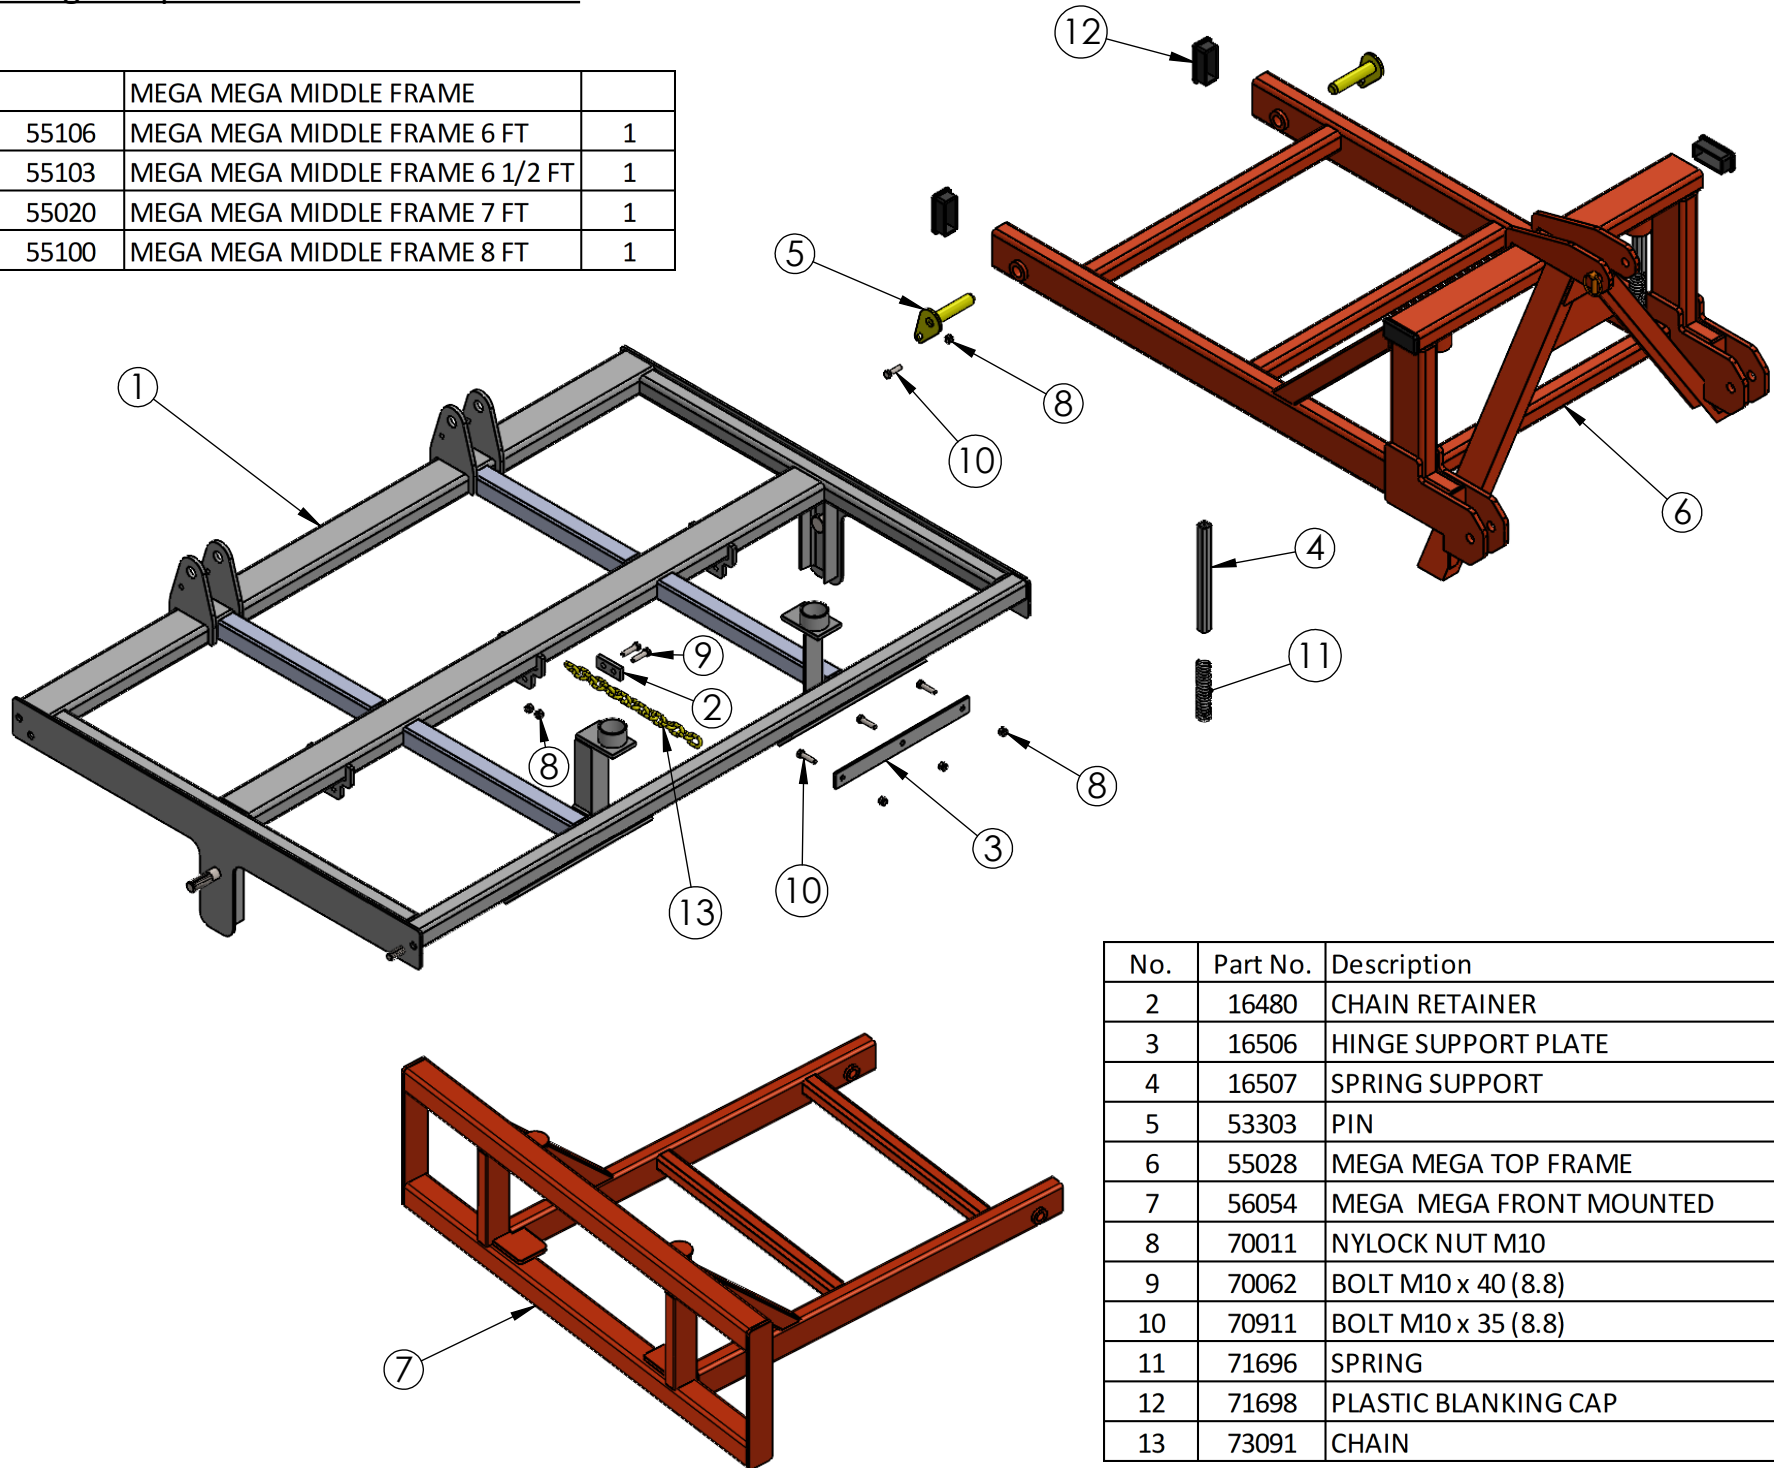

Mega Megascraper Main Frame Assemblies

1		MEGA MEGA MIDDLE FRAME	
	55106	MEGA MEGA MIDDLE FRAME 6 FT	1
	55103	MEGA MEGA MIDDLE FRAME 6 1/2 FT	1
	55020	MEGA MEGA MIDDLE FRAME 7 FT	1
	55100	MEGA MEGA MIDDLE FRAME 8 FT	1

No.	Part No.	Description	Qty.
2	16480	CHAIN RETAINER	3
3	16506	HINGE SUPPORT PLATE	4
4	16507	SPRING SUPPORT	2
5	53303	PIN	2
6	55028	MEGA MEGA TOP FRAME	1
7	56054	MEGA MEGA FRONT MOUNTED	1
8	70011	NYLOCK NUT M10	2
9	70062	BOLT M10 x 40 (8.8)	4
10	70911	BOLT M10 x 35 (8.8)	14
11	71696	SPRING	2
12	71698	PLASTIC BLANKING CAP	4
13	73091	CHAIN	3

Mega Megascraper Side Assemblies

No.	Part No.	Description	Qty.
1	16469	SIDE SPACER BUSH	2
2	16481	SIDE RUBBER PLATE	4
3	16504	TAPPED BAR	4
4	17772	CONNECTING BAR RIGHT HAND	1
5	17773	CONNECTING BAR LEFT HAND	1
6	55023	MEGA MEGA LONG SKID	2
7	55024	MEGA MEGA SIDE RIGHT HAND	1
8	55025	MEGA MEGA SIDE LEFT HAND	1
9	70062	BOLT M10 x 40 (8.8)	8
10	70342	NYLOCK NUT M16	6
11	71558	NYLOCK NUT M24	2
12	71700	SCRAPER MAIN SIDE	4
13	71710	SIDE SLIDE	2

MEGA MEGASCRAPER 6 FT GATE

No.	Part No.	Description	Qty.
	55111	MEGA MEGA COMPLETE GATE 6 FT	
1	16490	GATE HINGE PLATE	2
2	16491	GATE STRIP PLATE	2
3	17783	MEGA MEGA GATE SIDE PLATE	2
4	55108	MEGA MEGA 6 FT GATE	1
5	70011	NYLOCK NUT M10	28
6	70062	BOLT M10 x 40 (8.8)	13
7	70145	BOLT M10 x 65 (8.8)	2
8	70911	BOLT M10 x 35 (8.8)	13
9	71704	SCRAPER BLADE 6 FT	1
10	71707	HINGE RUBBER 6 FT	1
11	72017	MEGA MEGA SCRAPER GATE SIDE	2