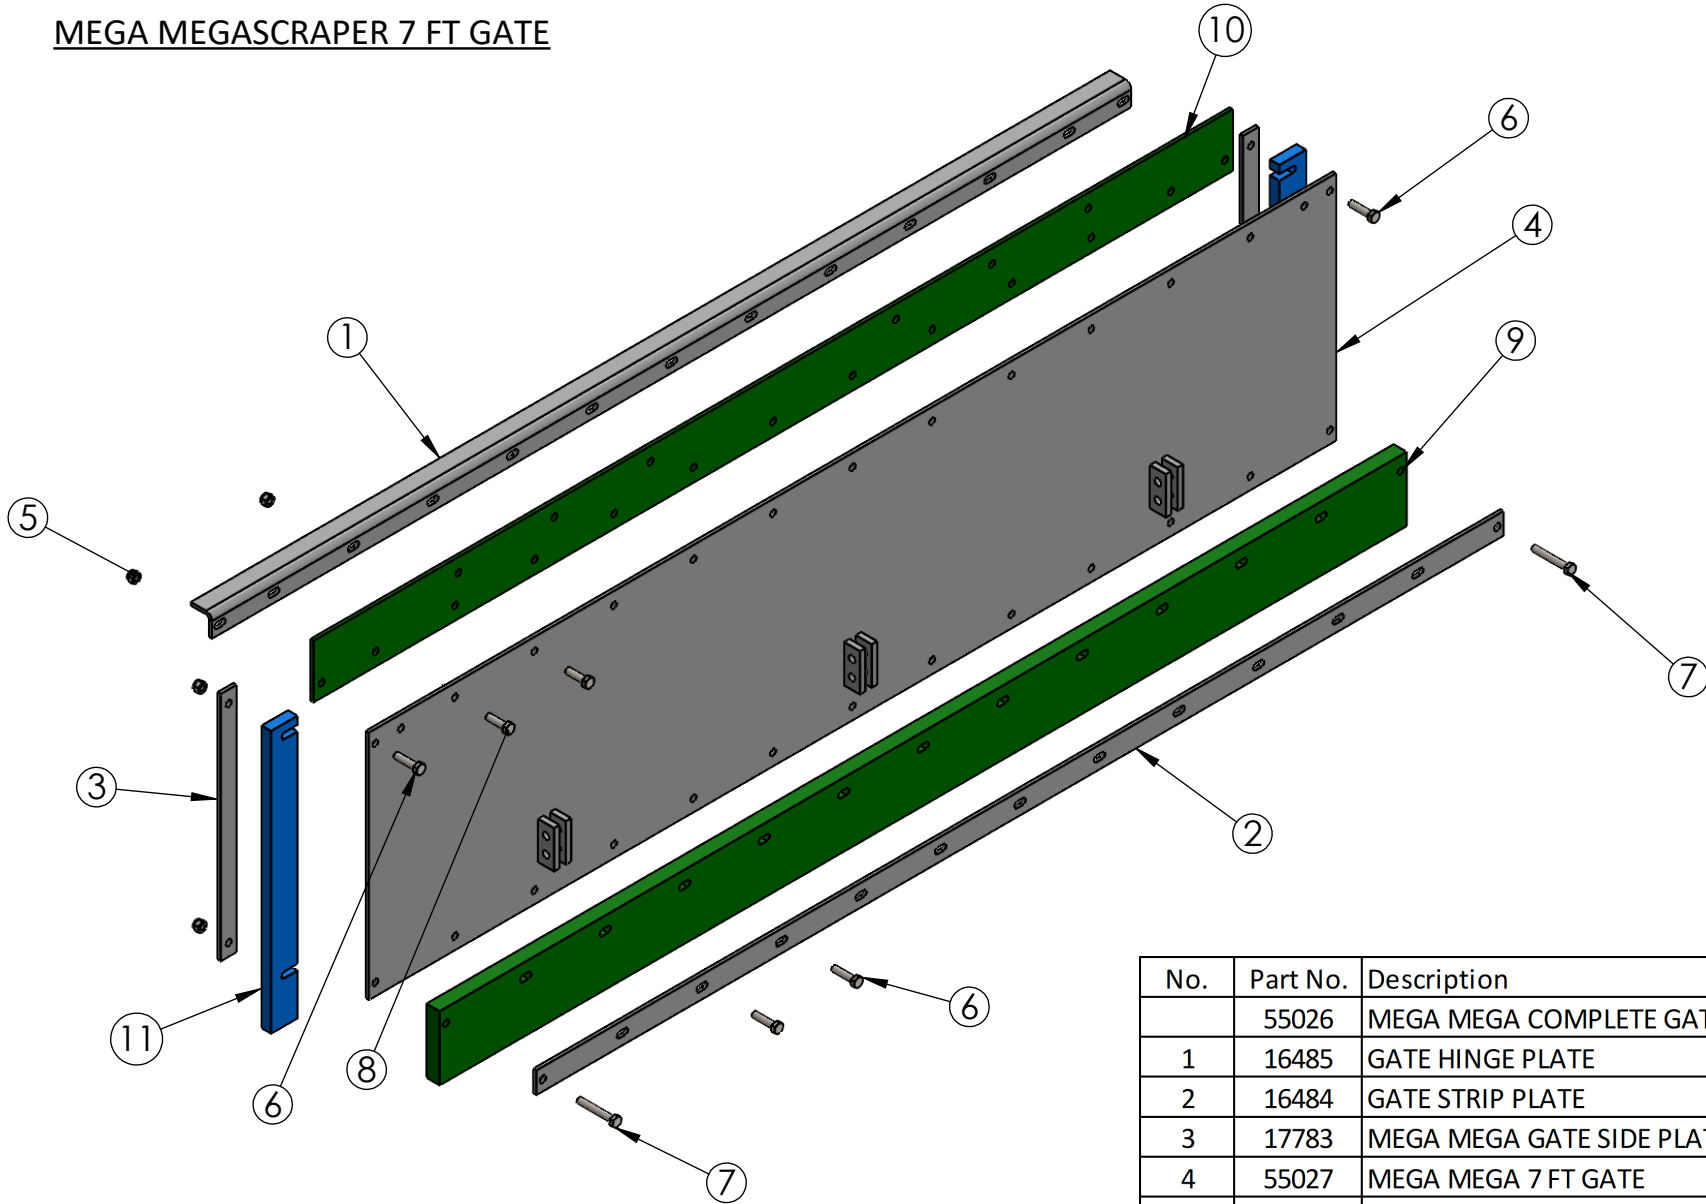

Mega Megascraper Side Assemblies

No.	Part No.	Description	Qty.
1	16469	SIDE SPACER BUSH	2
2	16481	SIDE RUBBER PLATE	4
3	16504	TAPPED BAR	4
4	17772	CONNECTING BAR RIGHT HAND	1
5	17773	CONNECTING BAR LEFT HAND	1
6	55023	MEGA MEGA LONG SKID	2
7	55024	MEGA MEGA SIDE RIGHT HAND	1
8	55025	MEGA MEGA SIDE LEFT HAND	1
9	70062	BOLT M10 x 40 (8.8)	8
10	70342	NYLOCK NUT M16	6
11	71558	NYLOCK NUT M24	2
12	71700	SCRAPER MAIN SIDE	4
13	71710	SIDE SLIDE	2

MEGA MEGASCRAPER 6 FT GATE

No.	Part No.	Description	Qty.
	55111	MEGA MEGA COMPLETE GATE 6 FT	
1	16490	GATE HINGE PLATE	2
2	16491	GATE STRIP PLATE	2
3	17783	MEGA MEGA GATE SIDE PLATE	2
4	55108	MEGA MEGA 6 FT GATE	1
5	70011	NYLOCK NUT M10	28
6	70062	BOLT M10 x 40 (8.8)	13
7	70145	BOLT M10 x 65 (8.8)	2
8	70911	BOLT M10 x 35 (8.8)	13
9	71704	SCRAPER BLADE 6 FT	1
10	71707	HINGE RUBBER 6 FT	1
11	72017	MEGA MEGA SCRAPER GATE SIDE	2

MEGA MEGASCRAPER 6 1/2 FT GATE

No.	Part No.	Description	Qty.
	55110	MEGA MEGA COMPLETE GATE 6 1/2 FT	
1	16493	GATE HINGE PLATE	2
2	16494	GATE STRIP PLATE	2
3	17783	MEGA MEGA GATE SIDE PLATE	2
4	55105	MEGA MEGA 6 1/2 FT GATE	1
5	70011	NYLOCK NUT M10	30
6	70062	BOLT M10 x 40 (8.8)	14
7	70145	BOLT M10 x 65 (8.8)	2
8	70911	BOLT M10 x 35 (8.8)	14
9	71703	SCRAPER BLADE 6 1/2 FT	1
10	71706	HINGE RUBBER 6 1/2 FT	1
11	72017	MEGA MEGA SCRAPER GATE SIDE	2

MEGA MEGASCRAPER 7 FT GATE

No.	Part No.	Description	Qty.
	55026	MEGA MEGA COMPLETE GATE 7 FT	
1	16485	GATE HINGE PLATE	2
2	16484	GATE STRIP PLATE	2
3	17783	MEGA MEGA GATE SIDE PLATE	2
4	55027	MEGA MEGA 7 FT GATE	1
5	70011	NYLOCK NUT M10	32
6	70062	BOLT M10 x 40 (8.8)	15
7	70145	BOLT M10 x 65 (8.8)	2
8	70911	BOLT M10 x 35 (8.8)	15
9	71701	SCRAPER BLADE 7 FT	1
10	71702	HINGE RUBBER 7 FT	1
11	72017	MEGA MEGA SCRAPER GATE SIDE	2