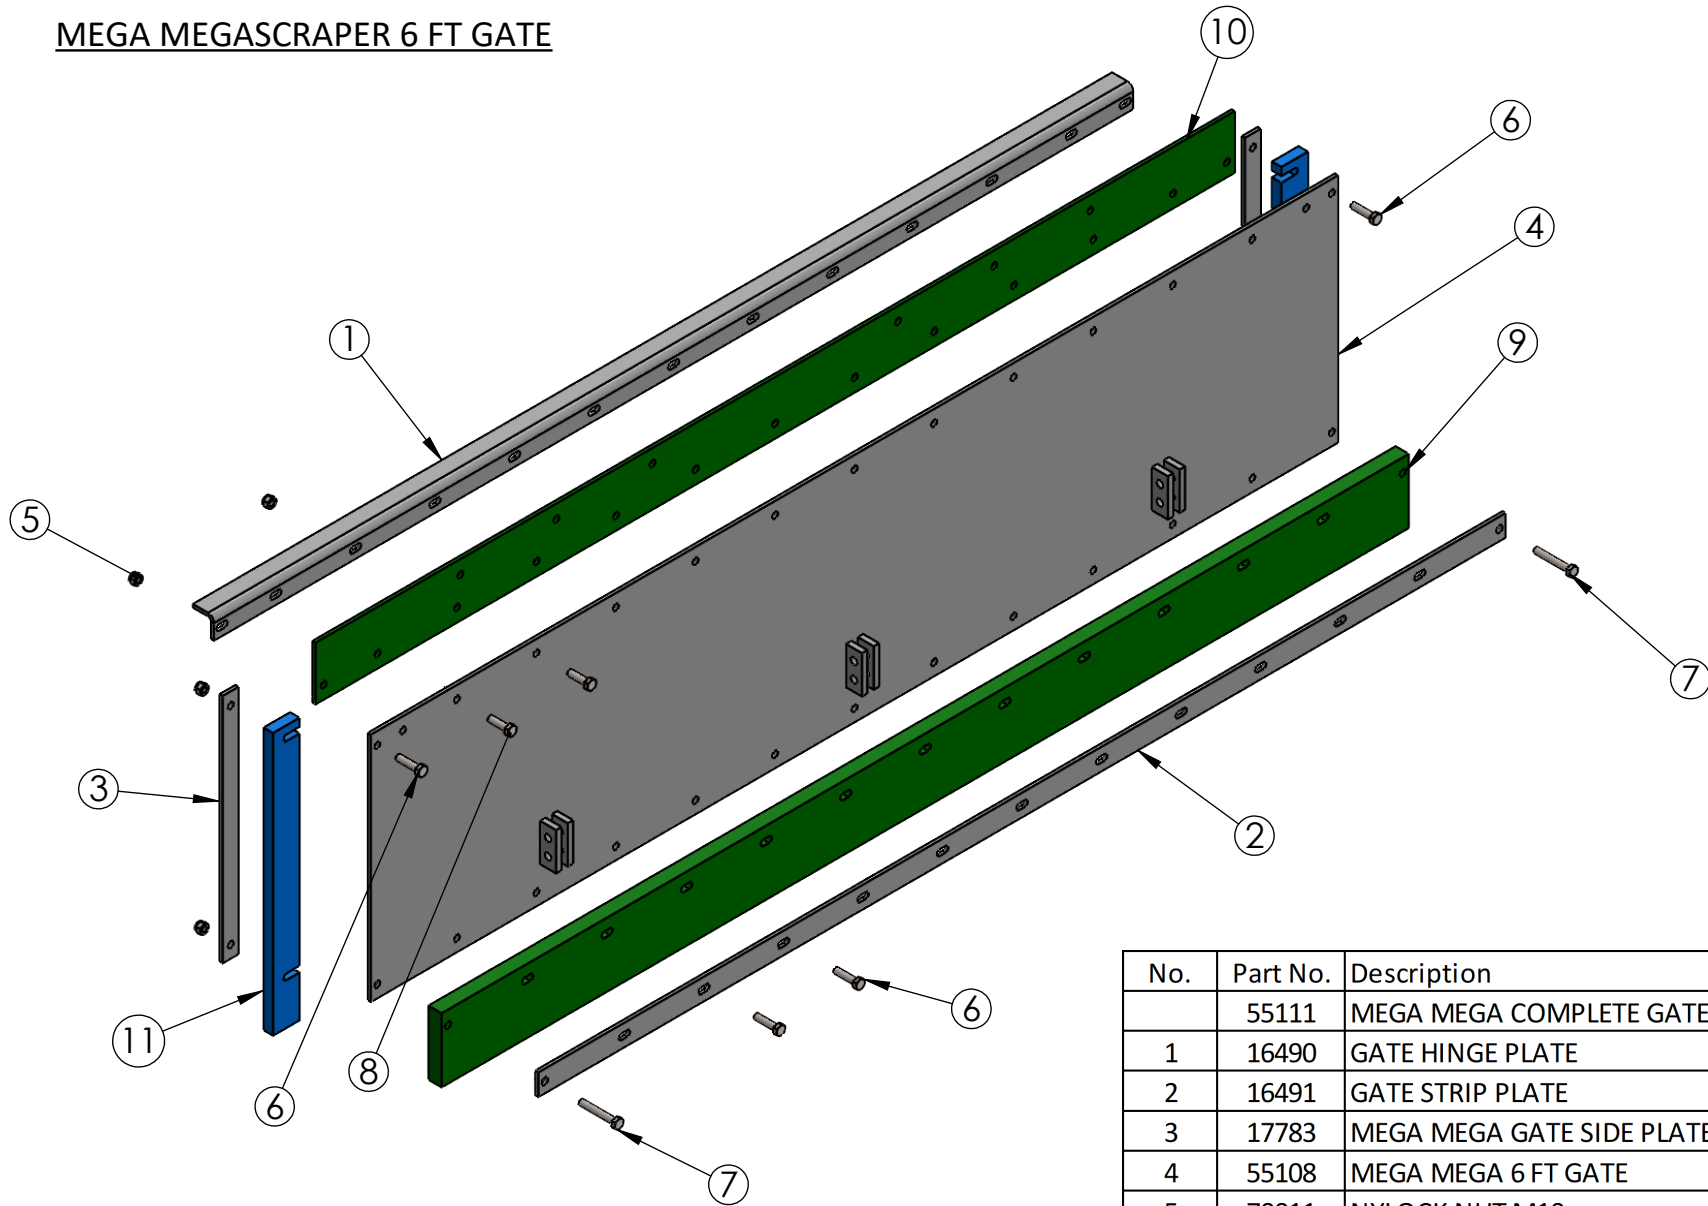

Mega Megascraper Main Frame Assemblies

1		MEGA MEGA MIDDLE FRAME	
	55106	MEGA MEGA MIDDLE FRAME 6 FT	1
	55103	MEGA MEGA MIDDLE FRAME 6 1/2 FT	1
	55020	MEGA MEGA MIDDLE FRAME 7 FT	1
	55100	MEGA MEGA MIDDLE FRAME 8 FT	1

No.	Part No.	Description	Qty.
2	16480	CHAIN RETAINER	3
3	16506	HINGE SUPPORT PLATE	4
4	16507	SPRING SUPPORT	2
5	53303	PIN	2
6	55028	MEGA MEGA TOP FRAME	1
7	56054	MEGA MEGA FRONT MOUNTED	1
8	70011	NYLOCK NUT M10	2
9	70062	BOLT M10 x 40 (8.8)	4
10	70911	BOLT M10 x 35 (8.8)	14
11	71696	SPRING	2
12	71698	PLASTIC BLANKING CAP	4
13	73091	CHAIN	3

Mega Megascraper Side Assemblies

No.	Part No.	Description	Qty.
1	16469	SIDE SPACER BUSH	2
2	16481	SIDE RUBBER PLATE	4
3	16504	TAPPED BAR	4
4	17772	CONNECTING BAR RIGHT HAND	1
5	17773	CONNECTING BAR LEFT HAND	1
6	55023	MEGA MEGA LONG SKID	2
7	55024	MEGA MEGA SIDE RIGHT HAND	1
8	55025	MEGA MEGA SIDE LEFT HAND	1
9	70062	BOLT M10 x 40 (8.8)	8
10	70342	NYLOCK NUT M16	6
11	71558	NYLOCK NUT M24	2
12	71700	SCRAPER MAIN SIDE	4
13	71710	SIDE SLIDE	2

MEGA MEGASCRAPER 6 FT GATE

No.	Part No.	Description	Qty.
	55111	MEGA MEGA COMPLETE GATE 6 FT	
1	16490	GATE HINGE PLATE	2
2	16491	GATE STRIP PLATE	2
3	17783	MEGA MEGA GATE SIDE PLATE	2
4	55108	MEGA MEGA 6 FT GATE	1
5	70011	NYLOCK NUT M10	28
6	70062	BOLT M10 x 40 (8.8)	13
7	70145	BOLT M10 x 65 (8.8)	2
8	70911	BOLT M10 x 35 (8.8)	13
9	71704	SCRAPER BLADE 6 FT	1
10	71707	HINGE RUBBER 6 FT	1
11	72017	MEGA MEGA SCRAPER GATE SIDE	2