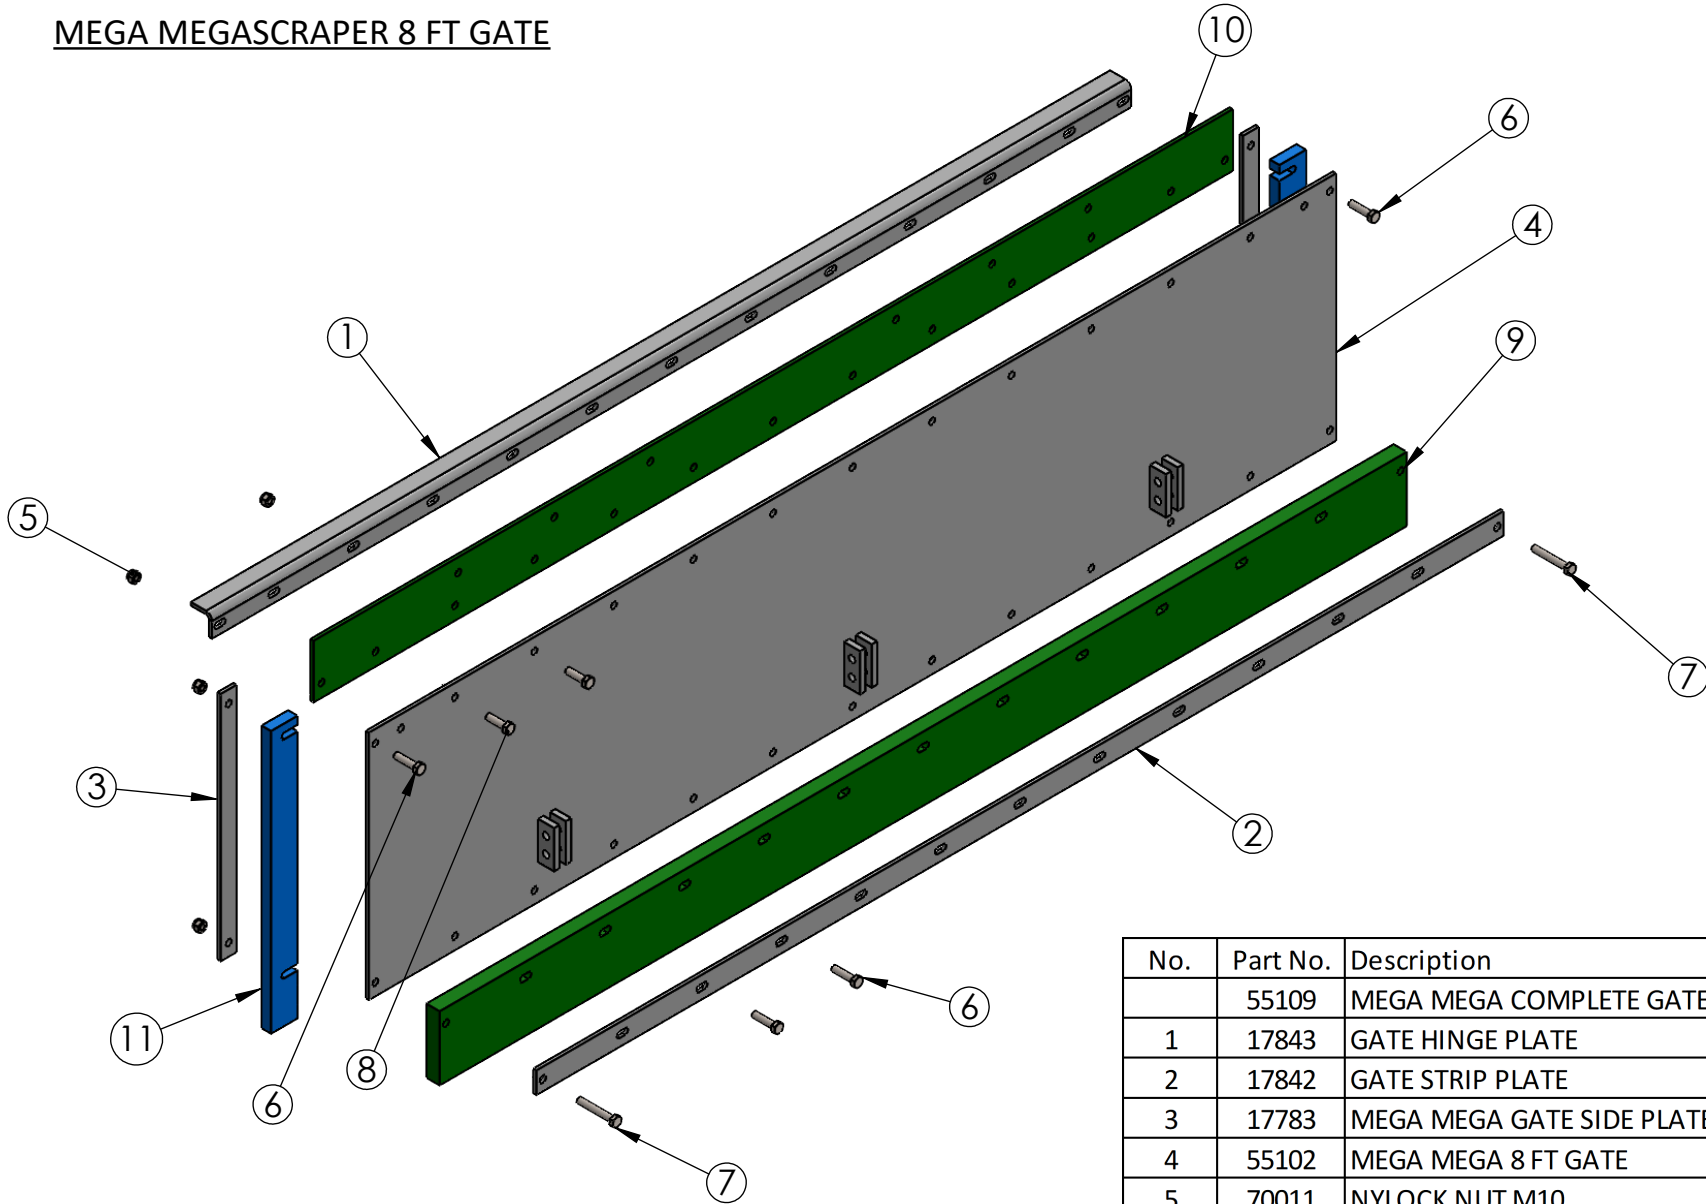

MEGA MEGASCRAPER 6 FT GATE

No.	Part No.	Description	Qty.
	55111	MEGA MEGA COMPLETE GATE 6 FT	
1	16490	GATE HINGE PLATE	2
2	16491	GATE STRIP PLATE	2
3	17783	MEGA MEGA GATE SIDE PLATE	2
4	55108	MEGA MEGA 6 FT GATE	1
5	70011	NYLOCK NUT M10	28
6	70062	BOLT M10 x 40 (8.8)	13
7	70145	BOLT M10 x 65 (8.8)	2
8	70911	BOLT M10 x 35 (8.8)	13
9	71704	SCRAPER BLADE 6 FT	1
10	71707	HINGE RUBBER 6 FT	1
11	72017	MEGA MEGA SCRAPER GATE SIDE	2

MEGA MEGASCRAPER 6 1/2 FT GATE

No.	Part No.	Description	Qty.
	55110	MEGA MEGA COMPLETE GATE 6 1/2 FT	
1	16493	GATE HINGE PLATE	2
2	16494	GATE STRIP PLATE	2
3	17783	MEGA MEGA GATE SIDE PLATE	2
4	55105	MEGA MEGA 6 1/2 FT GATE	1
5	70011	NYLOCK NUT M10	30
6	70062	BOLT M10 x 40 (8.8)	14
7	70145	BOLT M10 x 65 (8.8)	2
8	70911	BOLT M10 x 35 (8.8)	14
9	71703	SCRAPER BLADE 6 1/2 FT	1
10	71706	HINGE RUBBER 6 1/2 FT	1
11	72017	MEGA MEGA SCRAPER GATE SIDE	2

MEGA MEGASCRAPER 7 FT GATE

No.	Part No.	Description	Qty.
	55026	MEGA MEGA COMPLETE GATE 7 FT	
1	16485	GATE HINGE PLATE	2
2	16484	GATE STRIP PLATE	2
3	17783	MEGA MEGA GATE SIDE PLATE	2
4	55027	MEGA MEGA 7 FT GATE	1
5	70011	NYLOCK NUT M10	32
6	70062	BOLT M10 x 40 (8.8)	15
7	70145	BOLT M10 x 65 (8.8)	2
8	70911	BOLT M10 x 35 (8.8)	15
9	71701	SCRAPER BLADE 7 FT	1
10	71702	HINGE RUBBER 7 FT	1
11	72017	MEGA MEGA SCRAPER GATE SIDE	2

MEGA MEGASCRAPER 8 FT GATE

No.	Part No.	Description	Qty.
	55109	MEGA MEGA COMPLETE GATE 8 FT	
1	17843	GATE HINGE PLATE	2
2	17842	GATE STRIP PLATE	2
3	17783	MEGA MEGA GATE SIDE PLATE	2
4	55102	MEGA MEGA 8 FT GATE	1
5	70011	NYLOCK NUT M10	36
6	70062	BOLT M10 x 40 (8.8)	17
7	70145	BOLT M10 x 65 (8.8)	2
8	70911	BOLT M10 x 35 (8.8)	17
9	71722	SCRAPER BLADE 8 FT	1
10	73010	HINGE RUBBER 8 FT	1
11	72017	MEGA MEGA SCRAPER GATE SIDE	2