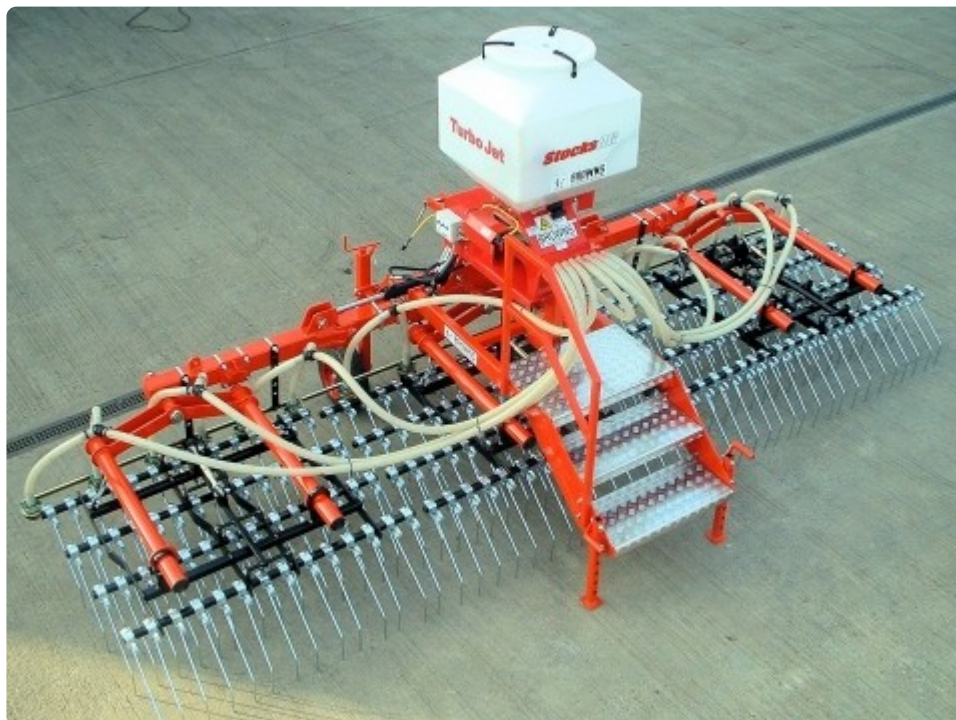

Turbo Jet (pneumatic applicator)

OVERVIEW

The Turbo jet is a versatile and accurate pneumatic applicator to meter and spread most small seeds from 8 outlets with 8 or 16 spreader plates. Use the Turbo Jet with a Browns Grassmaster Harrow as a grass seeder when undersowing or rejuvenating pasture. A 12 volt motor drives fluted feed rolls that meter seeds into the individual air tubes. High capacity electric fans ensure a reliable spread, and the versatile feed mechanism easily adapts for different rates and products, and a selectable agitator prevents difficult grass seeds from bridging. Available with two control options.

The VS-2 control system gives 24 motor speeds 'on the go' adjustment and can be fitted with a GPS receiver or land wheel to automatically maintain application rates as forward speed varies.

The i-CON control system is an extremely comprehensive GPS based colour touch screen automatic control system with numerous features. It is capable of Precision Farming automated variable rate application, working from a seeding plan. The RDS i-CON system automatically maintains a preset application rate as forward speed varies, with on-the-go manual up and down adjustment of rate from the target. The i-Con monitors forward speed by GPS and controls the feed roll speed as required. Constant comparison and balancing of forward speed versus feed motor speed ensures that an extremely accurate and reliable seeding rate is maintained.