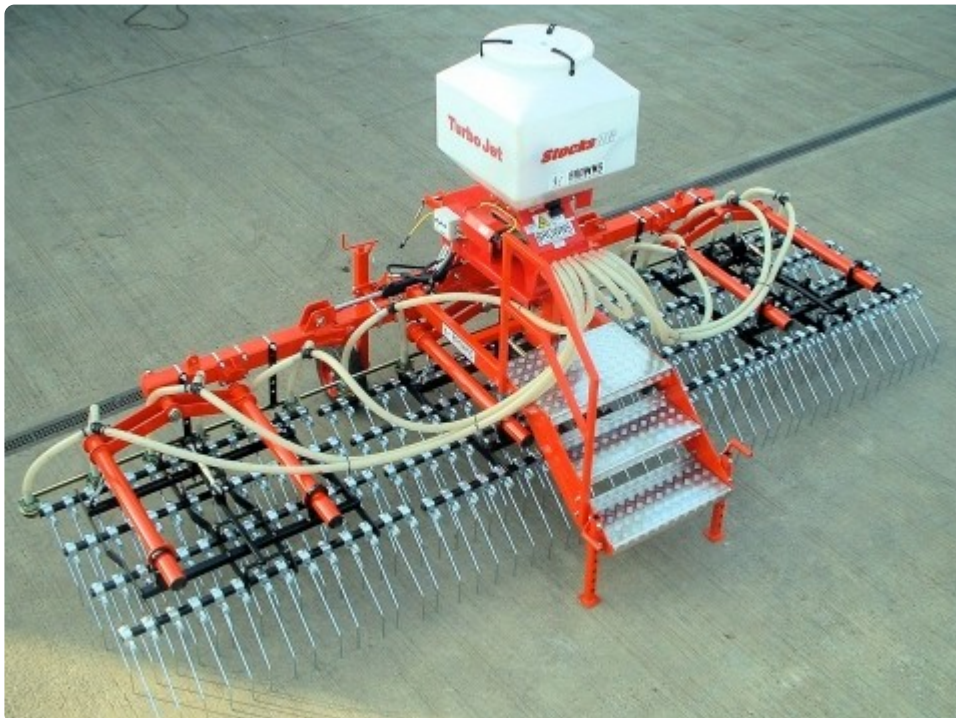

Turbo Jet (pneumatic applicator)

OVERVIEW

The Turbo jet is a versatile and accurate pneumatic applicator to meter and spread most small seeds from 8 outlets with 8 or 16 spreader plates. Use the Turbo Jet with a Browns Grassmaster Harrow as a grass seeder when undersowing or rejuvenating pasture. A 12 volt motor drives fluted feed rolls that meter seeds into the individual air tubes. High capacity electric fans ensure a reliable spread, and the versatile feed mechanism easily adapts for different rates and products, and a selectable agitator prevents difficult grass seeds from bridging. Available with two control options.

The VS-2 control system gives 24 motor speeds 'on the go' adjustment and can be fitted with a GPS receiver or land wheel to automatically maintain application rates as forward speed varies.

The i-CON control system is an extremely comprehensive GPS based colour touch screen automatic control system with numerous features. It is capable of Precision Farming automated variable rate application, working from a seeding plan. The RDS i-CON system automatically maintains a preset application rate as forward speed varies, with on-the-go manual up and down adjustment of rate from the target. The i-Con monitors forward speed by GPS and controls the feed roll speed as required. Constant comparison and balancing of forward speed versus feed motor speed ensures that an extremely accurate and reliable seeding rate is maintained.