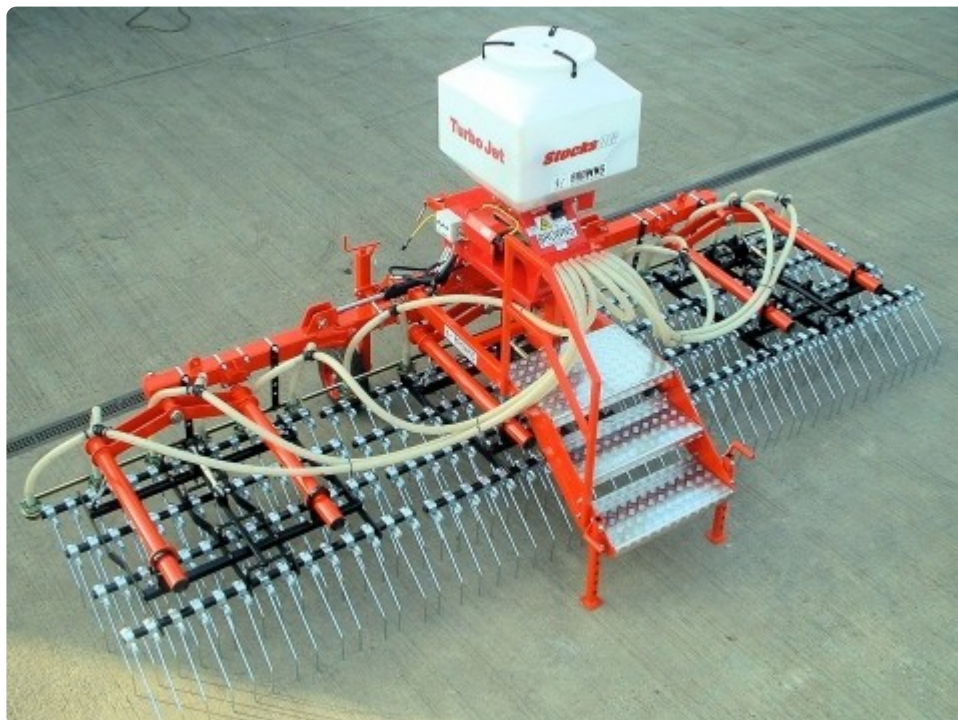

Turbo Jet (pneumatic applicator)

OVERVIEW

The Turbo jet is a versatile and accurate pneumatic applicator to meter and spread most small seeds from 8 outlets with 8 or 16 spreader plates. Use the Turbo Jet with a Browns Grassmaster Harrow as a grass seeder when undersowing or rejuvenating pasture. A 12 volt motor drives fluted feed rolls that meter seeds into the individual air tubes. High capacity electric fans ensure a reliable spread, and the versatile feed mechanism easily adapts for different rates and products, and a selectable agitator prevents difficult grass seeds from bridging. Available with two control options.

The VS-2 control system gives 24 motor speeds 'on the go' adjustment and can be fitted with a GPS receiver or land wheel to automatically maintain application rates as forward speed varies.

The i-CON control system is an extremely comprehensive GPS based colour touch screen automatic control system with numerous features. It is capable of Precision Farming automated variable rate application, working from a seeding plan. The RDS i-CON system automatically maintains a preset application rate as forward speed varies, with on-the-go manual up and down adjustment of rate from the target. The i-Con monitors forward speed by GPS and controls the feed roll speed as required. Constant comparison and balancing of forward speed versus feed motor speed ensures that an extremely accurate and reliable seeding rate is maintained.