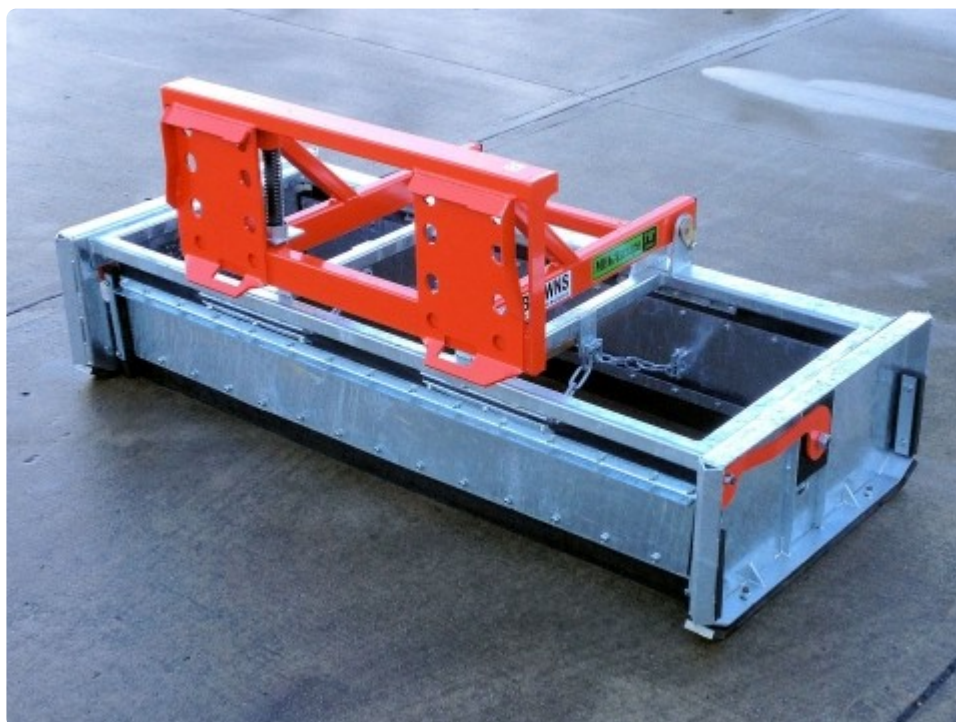

Megascape - Front Mounted (box scraper)

OVERVIEW

High capacity box scraper - reduces time and effort.

The Megascape can be front mounted to telehandlers, tractor loaders or skid steer machines.

It is automatic in operation as a push and pull scraper, with no levers or catches to operate. It has independently moving sides to follow uneven surfaces and ensure the slurry is retained within the box enclosure.

Brackets are incorporated into the top frame, which in turn is mounted on springs to ensure downward pressure on the rubber scraping blades to give a clean scraping action.

Available in five working widths.

Brackets sold separately.

FEATURES

- Front mounted
- High capacity scraper - reduces time and effort
- Twin blade system for automatic push/pull operation
- No levers or catches
- Independently moving sides to follow uneven surfaces
- Weight transfer design ensures positive pressure on blades for a cleaner finish
- Rust and seize free rubber hinges
- Available in four working widths
- Brackets sold separately

SPECIFICATIONS

Megascape Front Mounted 5' 6"

Code	66175
Overall Width	1812mm
Working Width	1677mm
Depth	1215mm
Height	1090mm
Weight	344KG
Price	£1540.00

Megascape Front Mounted 6' 0"

Code	66180
Overall Width	1964mm
Working Width	1829mm
Depth	1215mm
Height	1090mm
Weight	356kg
Price	£1565.00